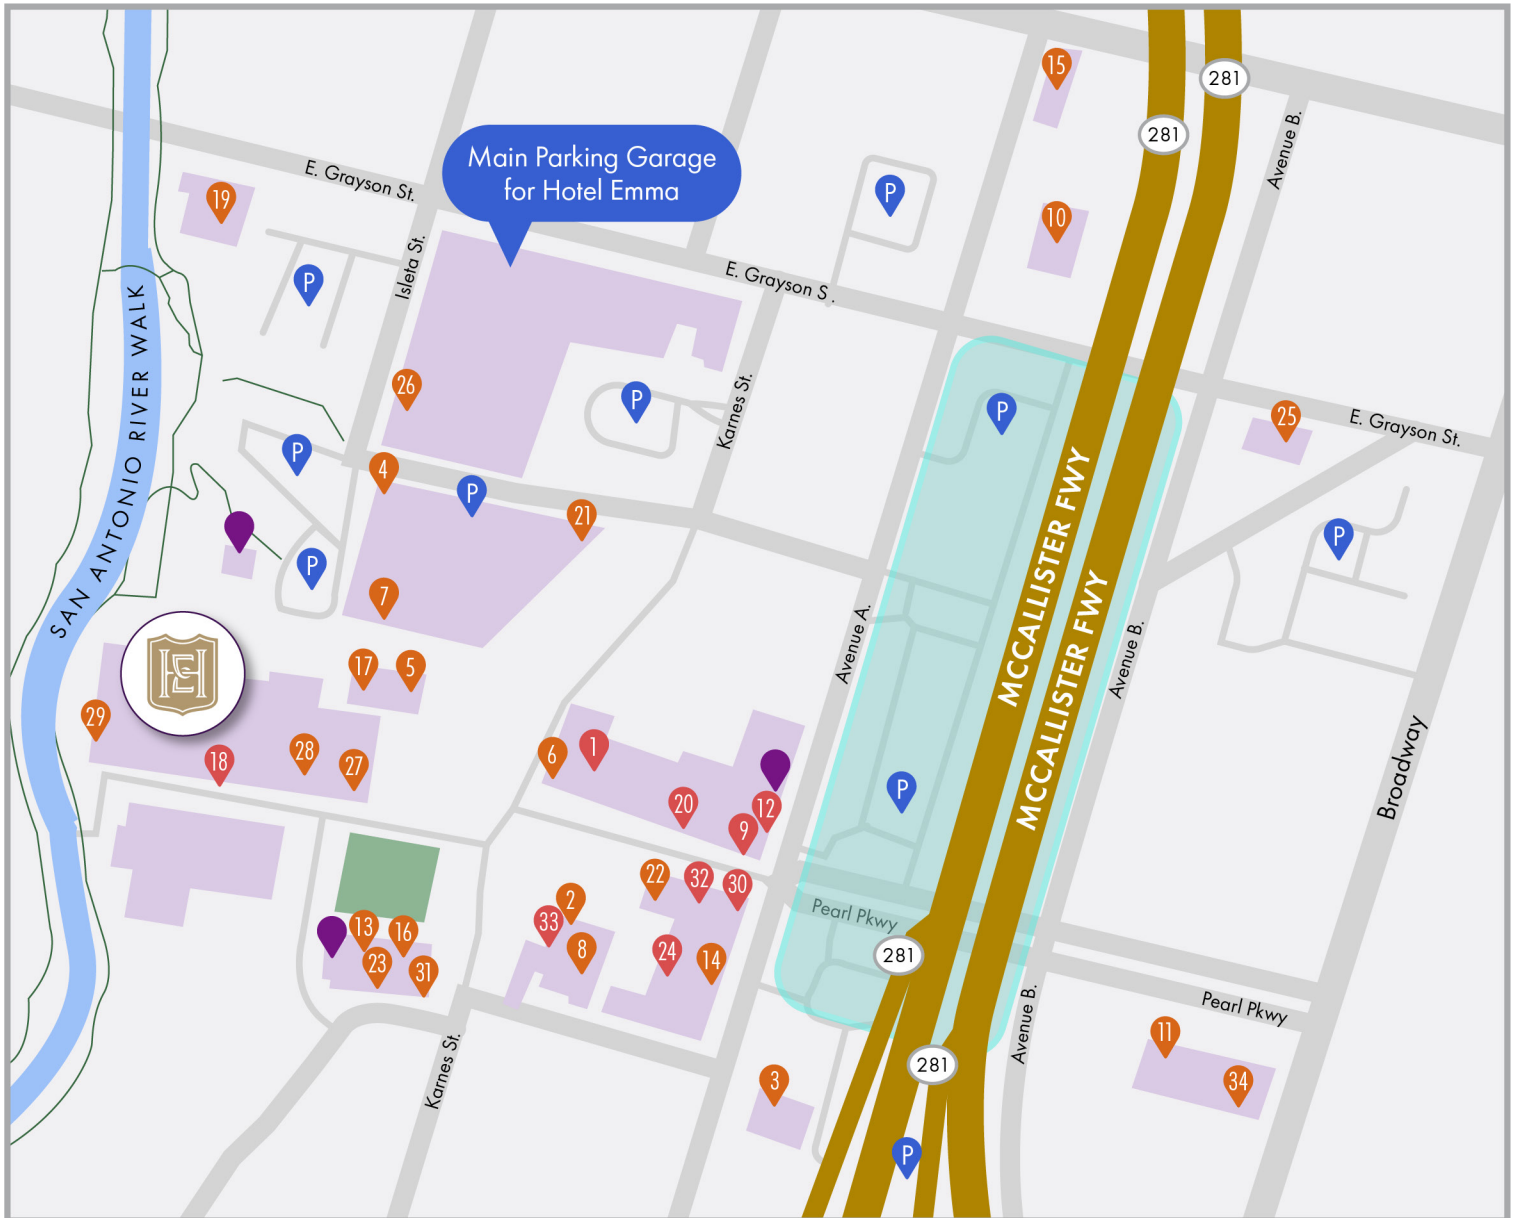

PRESIDENT'S
RETREAT 2022

PEARL DISTRICT MAP

📍 Food 🅑 Parking 📍 Shopping 🚻 Restrooms

PSST: There's a large parking lot under the McCallister Freeway! Area highlighted in

- | | | | | |
|--|------------------------------|--------------------------|--|--------------------------|
| 1 Adelante Boutique | 7 Brasserie Mon Chou Chou | 14 High Street Wine Co. | 22 Local Coffee | 28 Sternewirth |
| 2 Bakery Lorraine at the Pearl | 8 Cured | 15 Josephine Street | 23 Mi Roti | 29 Supper |
| 3 Best Quality Daughter | 9 Dos Carolinas | 16 Kin Khao Thai Food | 24 Niche at Pearl | 30 Ten Thousand Villages |
| 4 Blue Box Bar | 10 Down On Grayson | 17 Kineapple | 25 Sam's Burger Joint | 31 Tenko Ramen |
| 5 Boiler House Texas Grill & Wine Garden | 11 Earl Abel's | 18 Larder | 26 Savor The Culinary Institute of America | 32 The Tiny Finch |
| 6 Botika | 12 Feliz Modern POP at Pearl | 19 La Gloria | 27 Southernleigh Fine Food and Brewery | 33 The Twig Book Shop |
| | 13 Fletcher's Hamburgers | 20 LeeLee | | 34 Wingabels |
| | | 21 Lick Honest Ice Cream | | |